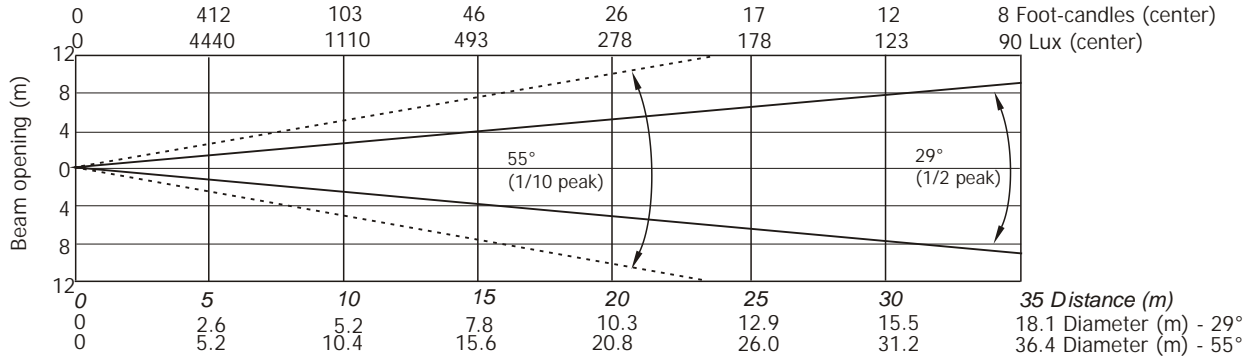

## Photometric Diagram

Max. Zoom

Lamp power=1700W

Total Output: 38000 lumens

Lamp power=1500W

Total Output: 32680 lumens

Quiet mode

Total Output: 27630 lumens

### Illuminance distribution

Distance=5m

## Photometric Diagram

Min. Zoom + Frost 20° (standard)

Lamp power=1700W

Lamp power=1500W

Quiet mode

Illuminance distribution

Distance=5m

## Photometric Diagram

Max. Zoom + Frost 20° (standard)

Lamp power=1700W

Lamp power=1500W

Quiet mode

Illuminance distribution

Distance=5m