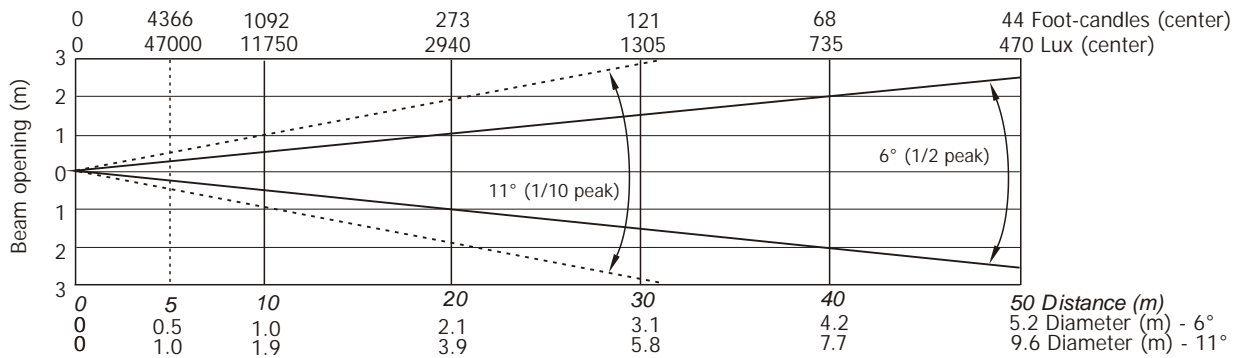

### Illuminance distribution

Distance=5m

## Photometric Diagram

Min. Zoom + Frost 20° (standard)

Lamp power=1700W

Lamp power=1500W

Quiet mode

Illuminance distribution

Distance=5m

## Photometric Diagram

Max. Zoom + Frost 20° (standard)

Lamp power=1700W

Lamp power=1500W

Quiet mode

Illuminance distribution

Distance=5m