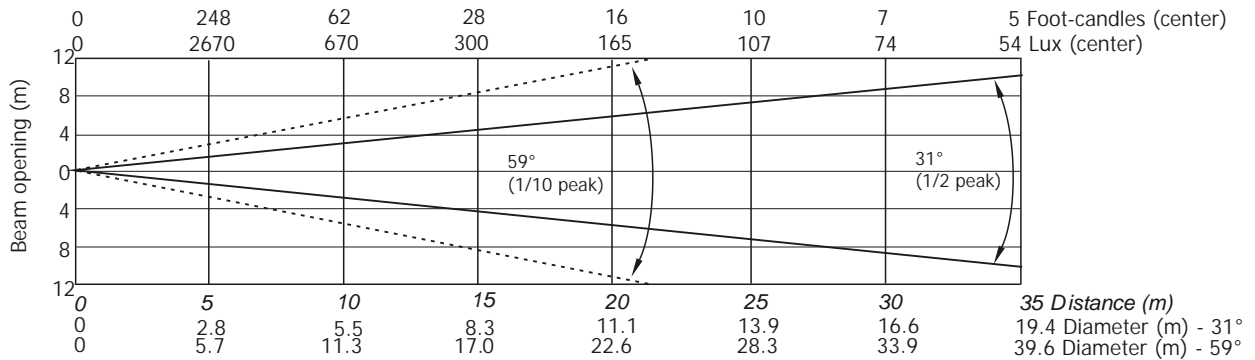

## Photometric Diagram

Min. Zoom + Frost 20° (standard)

Lamp power=1700W

Lamp power=1500W

Quiet mode

Illuminance distribution

Distance=5m

## Photometric Diagram

Max. Zoom + Frost 20° (standard)

Lamp power=1700W

Lamp power=1500W

Quiet mode

Illuminance distribution

Distance=5m