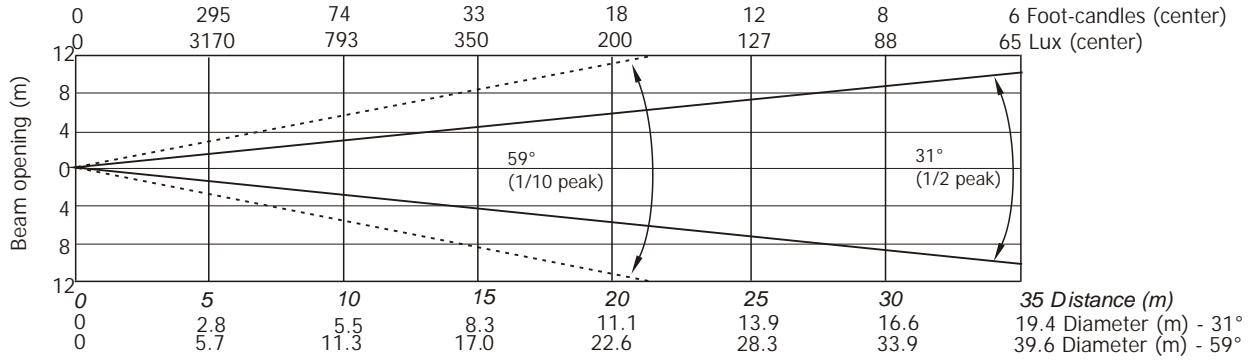

## Photometric Diagram

Min. Zoom + Frost 20° (standard)

Lamp power=1700W

Lamp power=1500W

Quiet mode

Illuminance distribution

Distance=5m

## Photometric Diagram

Max. Zoom + Frost 20° (standard)

Lamp power=1700W

Lamp power=1500W

Quiet mode

Illuminance distribution

Distance=5m