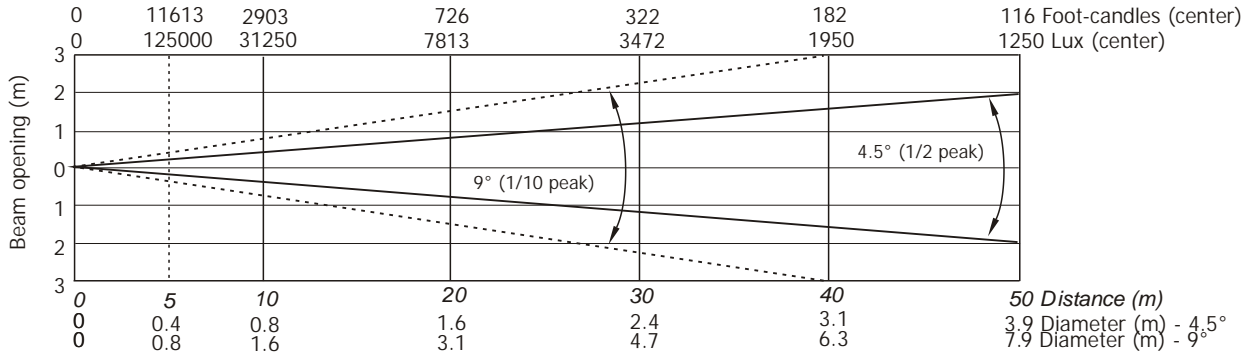

## Photometric Diagram

Min. Zoom

Lamp power=1700W

Total Output: 19760 lumens

Lamp power=1500W

Total Output: 17100 lumens

Quiet mode

Total Output: 14300 lumens

### Illuminance distribution

Distance=5m

## Photometric Diagram

Min. Zoom + Frost 20° (standard)

Lamp power=1700W

Lamp power=1500W

Quiet mode

Illuminance distribution

Distance=5m

## Photometric Diagram

Max. Zoom + Frost 20° (standard)

Lamp power=1700W

Lamp power=1500W

Quiet mode

Illuminance distribution

Distance=5m