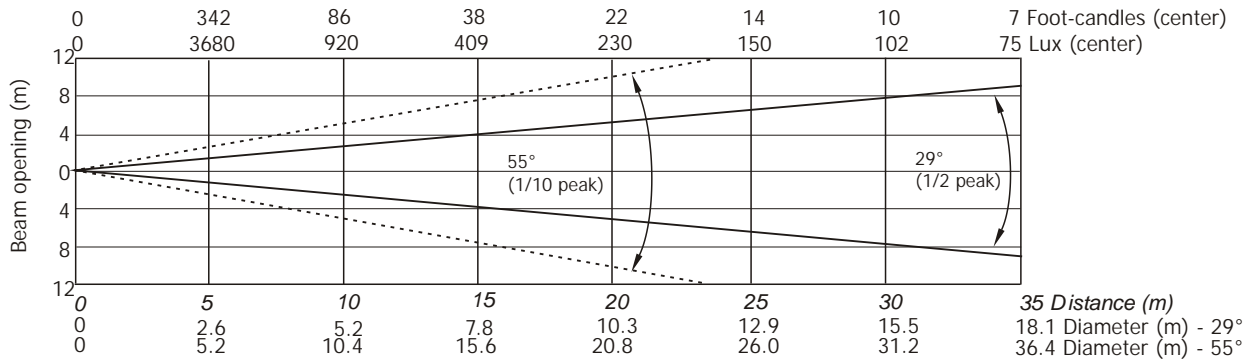

## Photometric Diagram

Max. Zoom

Lamp power=1700W

Total Output: 38000 lumens

Lamp power=1500W

Total Output: 32680 lumens

Quiet mode

Total Output: 27630 lumens

### Illuminance distribution

Distance=5m

## Photometric Diagram

Min. Zoom + Frost 20° (standard)

Lamp power=1700W

Lamp power=1500W

Quiet mode

Illuminance distribution

Distance=5m

## Photometric Diagram

Max. Zoom + Frost 20° (standard)

Lamp power=1700W

Lamp power=1500W

Quiet mode

Illuminance distribution

Distance=5m