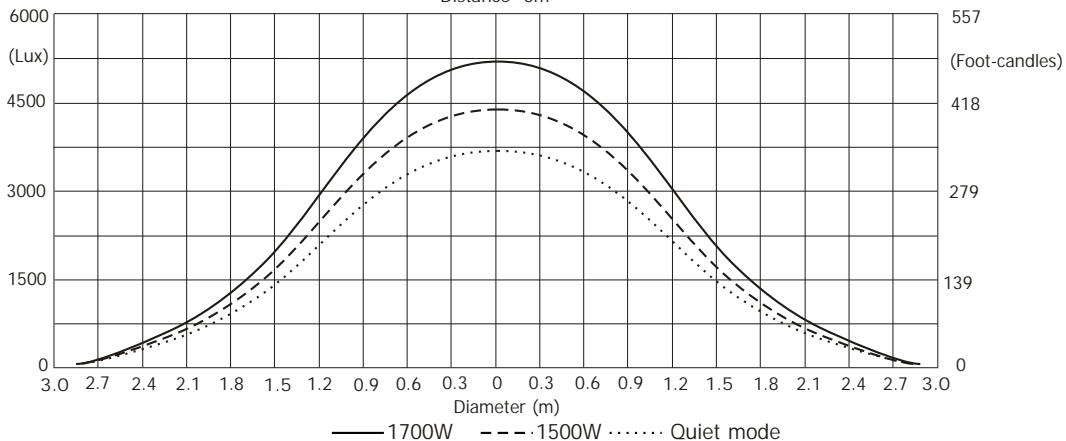

## Photometric Diagram

Max. Zoom

Lamp power=1700W

Total Output: 38000 lumens

Lamp power=1500W

Total Output: 32680 lumens

Quiet mode

Total Output: 27630 lumens

### Illuminance distribution

Distance=5m