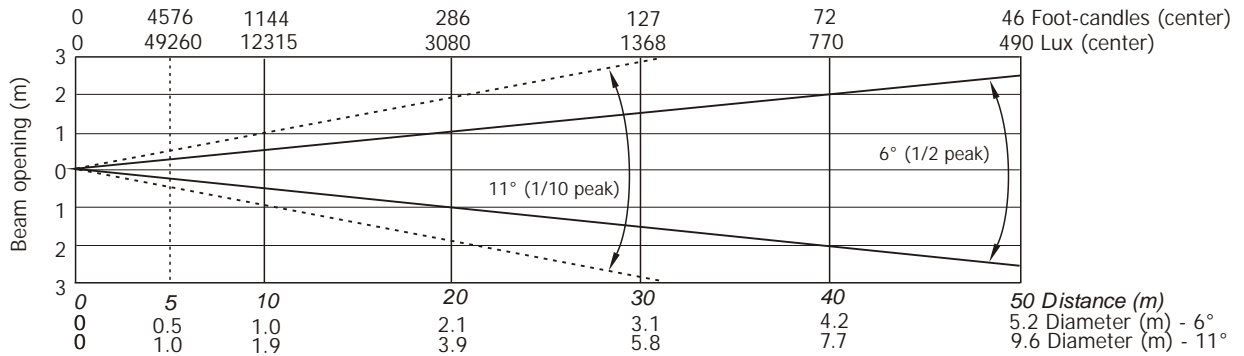

## Photometric Diagram

Max. Zoom

Lamp power=1700W

Total Output: 38000 lumens

Lamp power=1500W

Total Output: 32680 lumens

Quiet mode

Total Output: 27630 lumens

### Illuminance distribution

Distance=5m

## Photometric Diagram

Min. Zoom + Frost 20° (standard)

Lamp power=1700W

Lamp power=1500W

Quiet mode

Illuminance distribution

Distance=5m

## Photometric Diagram

Max. Zoom + Frost 20° (standard)

Lamp power=1700W

Lamp power=1500W

Quiet mode

Illuminance distribution

Distance=5m