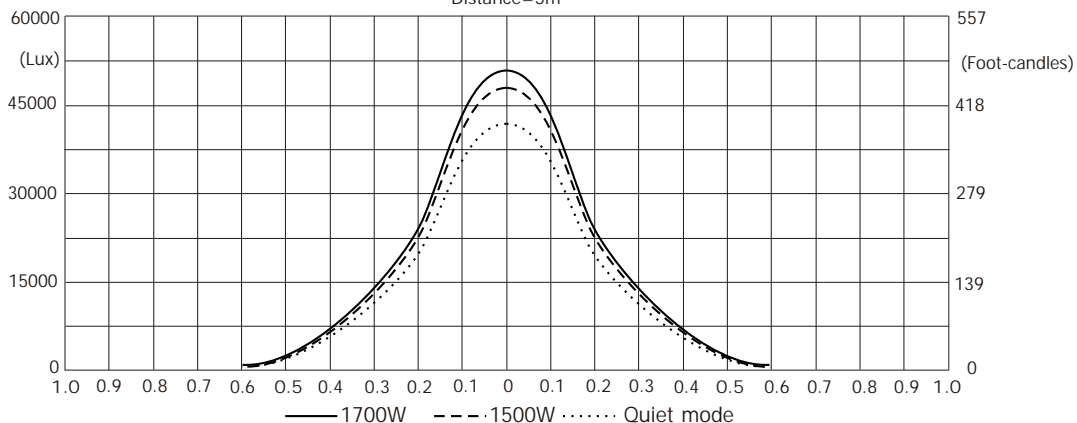

## Photometric Diagram

Min. Zoom + Frost 20° (standard)

Lamp power=1700W

Lamp power=1500W

Quiet mode

Illuminance distribution

Distance=5m