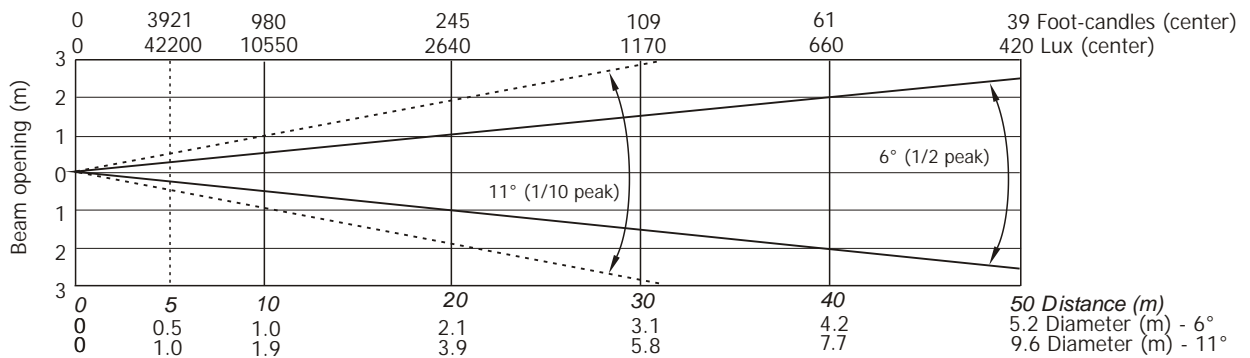

## Photometric Diagram

Min. Zoom + Frost 20° (standard)

Lamp power=1700W

Lamp power=1500W

Quiet mode

Illuminance distribution

Distance=5m

## Photometric Diagram

Max. Zoom + Frost 20° (standard)

Lamp power=1700W

Lamp power=1500W

Quiet mode

Illuminance distribution

Distance=5m