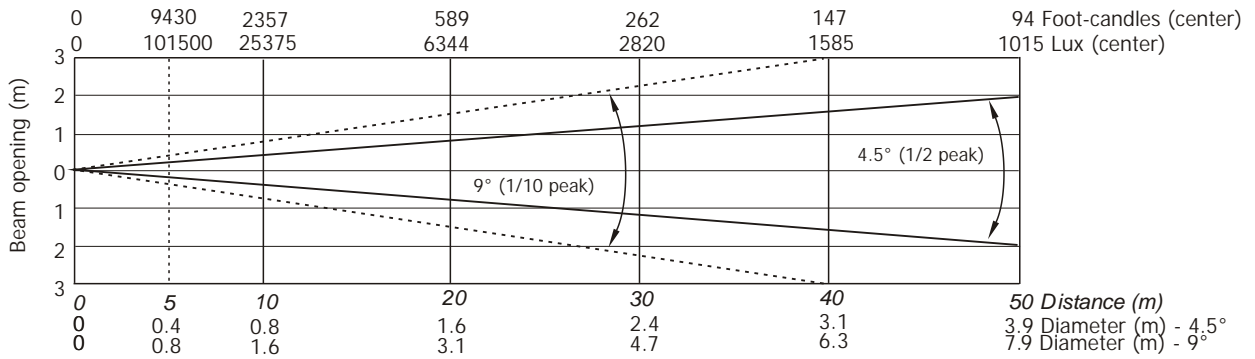

## Photometric Diagram

Min. Zoom

Lamp power=1700W

Total Output: 19760 lumens

Lamp power=1500W

Total Output: 17100 lumens

Quiet mode

Total Output: 14300 lumens

### Illuminance distribution

Distance=5m

## Photometric Diagram

Min. Zoom + Frost 20° (standard)

Lamp power=1700W

Lamp power=1500W

Quiet mode

Illuminance distribution

Distance=5m

## Photometric Diagram

Max. Zoom + Frost 20° (standard)

Lamp power=1700W

Lamp power=1500W

Quiet mode

Illuminance distribution

Distance=5m