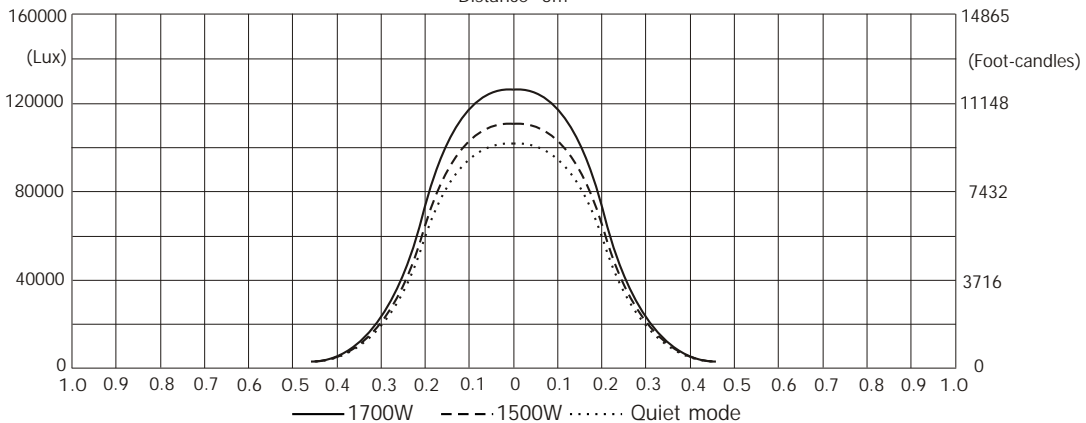

## Photometric Diagram

Min. Zoom

Lamp power=1700W

Total Output: 19760 lumens

Lamp power=1500W

Total Output: 17100 lumens

Quiet mode

Total Output: 14300 lumens

### Illuminance distribution

Distance=5m

## Photometric Diagram

Max. Zoom

Lamp power=1700W

Total Output: 38000 lumens

Lamp power=1500W

Total Output: 32680 lumens

Quiet mode

Total Output: 27630 lumens

## Photometric Diagram

Max. Zoom + Frost 20° (standard)

Lamp power=1700W

Lamp power=1500W

Quiet mode

Illuminance distribution

Distance=5m