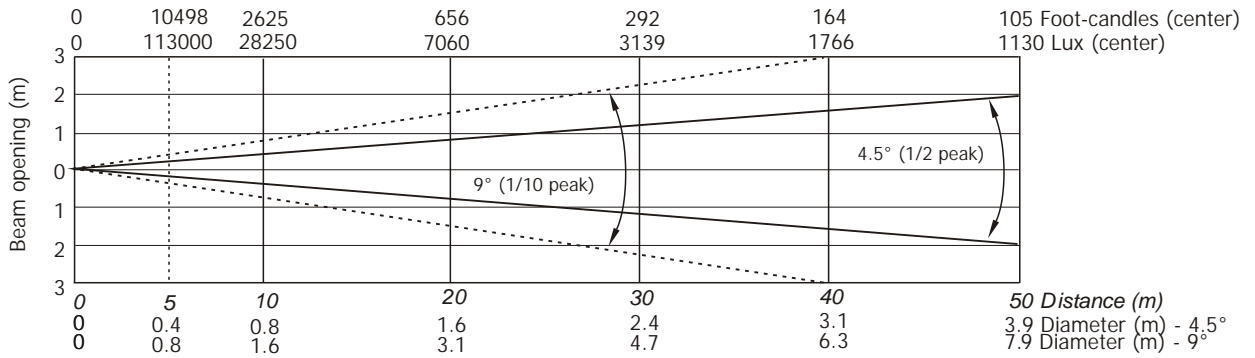

## Photometric Diagram

Min. Zoom

Lamp power=1700W

Total Output: 19760 lumens

Lamp power=1500W

Total Output: 17100 lumens

Quiet mode

Total Output: 14300 lumens

### Illuminance distribution

Distance=5m

## Photometric Diagram

Min. Zoom + Frost 20° (standard)

Lamp power=1700W

Lamp power=1500W

Quiet mode

Illuminance distribution

Distance=5m

## Photometric Diagram

Max. Zoom + Frost 20° (standard)

Lamp power=1700W

Lamp power=1500W

Quiet mode

Illuminance distribution

Distance=5m