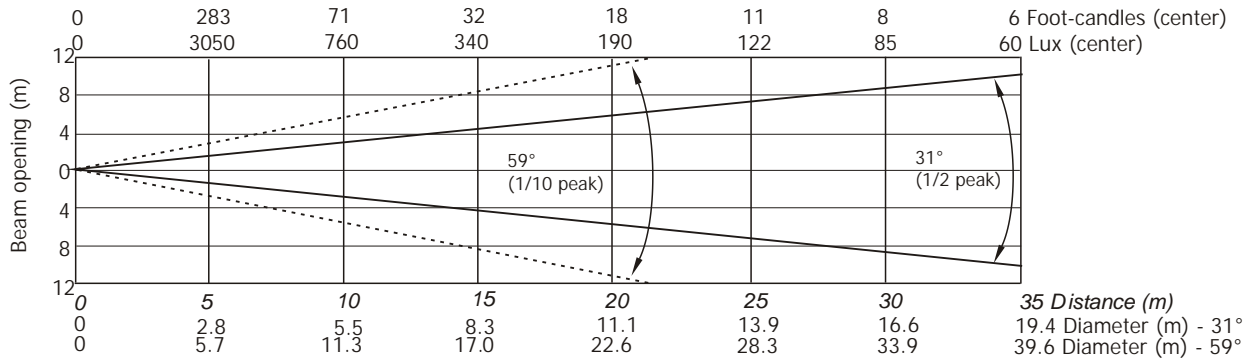

## Photometric Diagram

Min. Zoom + Frost 20° (standard)

Lamp power=1700W

Lamp power=1500W

Quiet mode

Illuminance distribution

Distance=5m

## Photometric Diagram

Max. Zoom + Frost 20° (standard)

Lamp power=1700W

Lamp power=1500W

Quiet mode

Illuminance distribution

Distance=5m