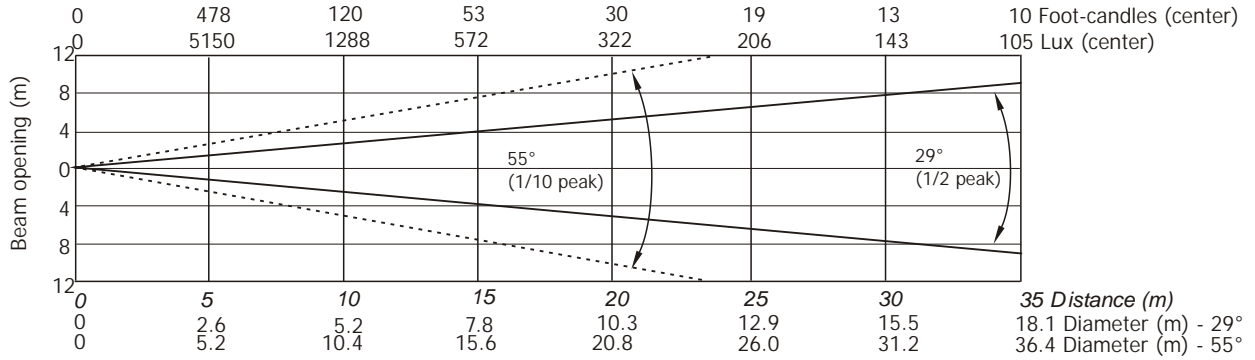

### Illuminance distribution

Distance=5m

## Photometric Diagram

Max. Zoom

Lamp power=1700W

Total Output: 38000 lumens

Lamp power=1500W

Total Output: 32680 lumens

Quiet mode

Total Output: 27630 lumens

## Photometric Diagram

Min. Zoom + Frost 20° (standard)

Lamp power=1700W

Lamp power=1500W

Quiet mode

Illuminance distribution

Distance=5m

## Photometric Diagram

Max. Zoom + Frost 20° (standard)

Lamp power=1700W

Lamp power=1500W

Quiet mode

Illuminance distribution

Distance=5m