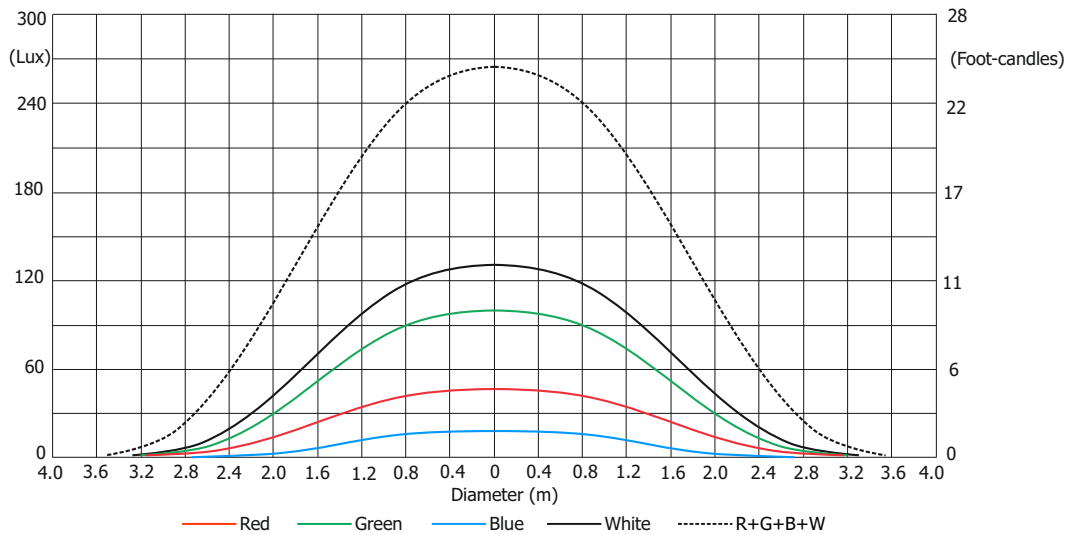

ROBIN LEDBeam 150

Photometric Diagram

Min. Zoom (with EggCrate)

Total Output: 1143 lumens

Distance (m)	4	5	8	12	16	20	24	28	
Red	3906/363	2500/232	976/91	434/40	244/23	156/14.5	109/10	80/7.4	Intensity (center) Lux/Footcandles
Green	7438/691	4760/442	1859/173	826/77	464/43	298/28	207/19	152/14	
Blue	1672/155	1070/99	418/39	186/17	105/10	66/6	46/4	34/3	
White	9422/875	6030/560	2355/219	1046/97	588/55	377/35	262/24	192/18	
R+G+B+W	18797/1746	12030/1118	4700/437	2088/194	1174/109	752/70	522/49	384/36	

Illuminance distribution

Distance=5m

Fixture setting: White Point 8000K Off
Fans mode: Auto

Copyright © 2017 Robe Lighting s.r.o. - All rights reserved
All Specifications subject to change without notice

ROBIN LEDBeam 150

Photometric Diagram

Max. Zoom

Total Output: 2842 lumens

Distance (m)	4	5	8	12	16	20	24	28	
Red	87/5	56/5	22/2	10/0.9	6/0.5	4/0.3	2/0.2	2/0.2	Intensity (center) Lux/Footcandles
Green	168/10	108/10	42/4	19/1.7	11/1	6.8/0.6	5/0.4	3/0.3	
Blue	36/3	23/2	9/0.8	4/0.4	2/0.2	1.4/0.1	1/0.1	0.7/0.1	
White	209/20	134/12.4	52/5	23/2	13/1	8/0.7	6/0.5	4/0.4	
R+G+B+W	417/39	267/25	104/10	46/4	26/2.4	17/1.6	12/1	9/0.8	