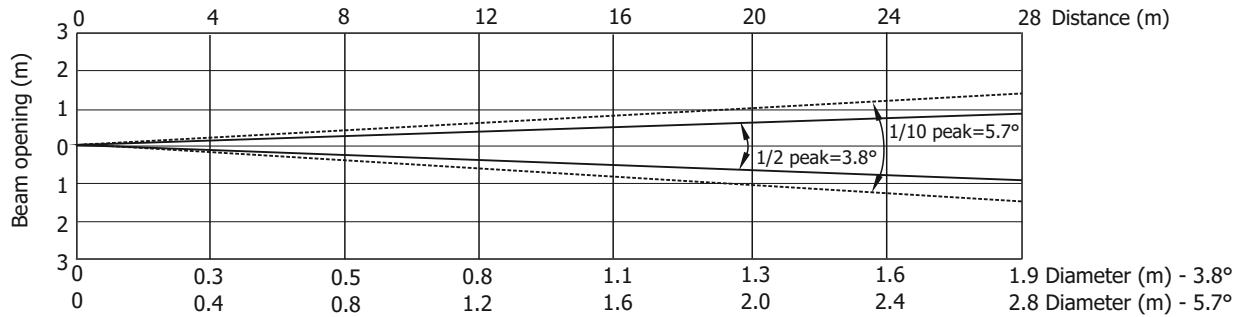

ROBIN LEDBeam 150

Photometric Diagram

Min. Zoom

Total Output: 1380 lumens

Distance (m)	4	5	8	12	16	20	24	28	
Red	3938/366	2520/234	984/92	438/41	246/23	157/15	109/10	80/8	Intensity (center) Lux/Footcandles
Green	7484/695	4790/445	1781/174	832/77	468/44	300/28	208/19	153/14	
Blue	1867/157	1080/100	422/39	187/17	105/10	68/6	47/4	34/3	
White	9531/886	6100/566	2383/221	1059/98	596/56	382/35	265/25	194/18	
R+G+B+W	19062/1771	12200/1133	4765/443	2118/197	1191/111	762/71	530/50	389/36	

Illuminance distribution

Distance=5m

Fixture setting: White Point 8000K Off
Fans mode: Auto

Copyright © 2017 Robe Lighting s.r.o. - All rights reserved
All Specifications subject to change without notice

ROBIN LEDBeam 150

Photometric Diagram

Min. Zoom (with EggCrate)

Total Output: 1143 lumens

Distance (m)	4	5	8	12	16	20	24	28	
Red	3906/363	2500/232	976/91	434/40	244/23	156/14.5	109/10	80/7.4	Intensity (center) Lux/Footcandles
Green	7438/691	4760/442	1859/173	826/77	464/43	298/28	207/19	152/14	
Blue	1672/155	1070/99	418/39	186/17	105/10	66/6	46/4	34/3	
White	9422/875	6030/560	2355/219	1046/97	588/55	377/35	262/24	192/18	
R+G+B+W	18797/1746	12030/1118	4700/437	2088/194	1174/109	752/70	522/49	384/36	

ROBIN LEDBeam 150

Photometric Diagram

Max. Zoom

Total Output: 2842 lumens

Distance (m)	4	5	8	12	16	20	24	28	
Red	87/5	56/5	22/2	10/0.9	6/0.5	4/0.3	2/0.2	2/0.2	Intensity (center) Lux/Footcandles
Green	168/10	108/10	42/4	19/1.7	11/1	6.8/0.6	5/0.4	3/0.3	
Blue	36/3	23/2	9/0.8	4/0.4	2/0.2	1.4/0.1	1/0.1	0.7/0.1	
White	209/20	134/12.4	52/5	23/2	13/1	8/0.7	6/0.5	4/0.4	
R+G+B+W	417/39	267/25	104/10	46/4	26/2.4	17/1.6	12/1	9/0.8	