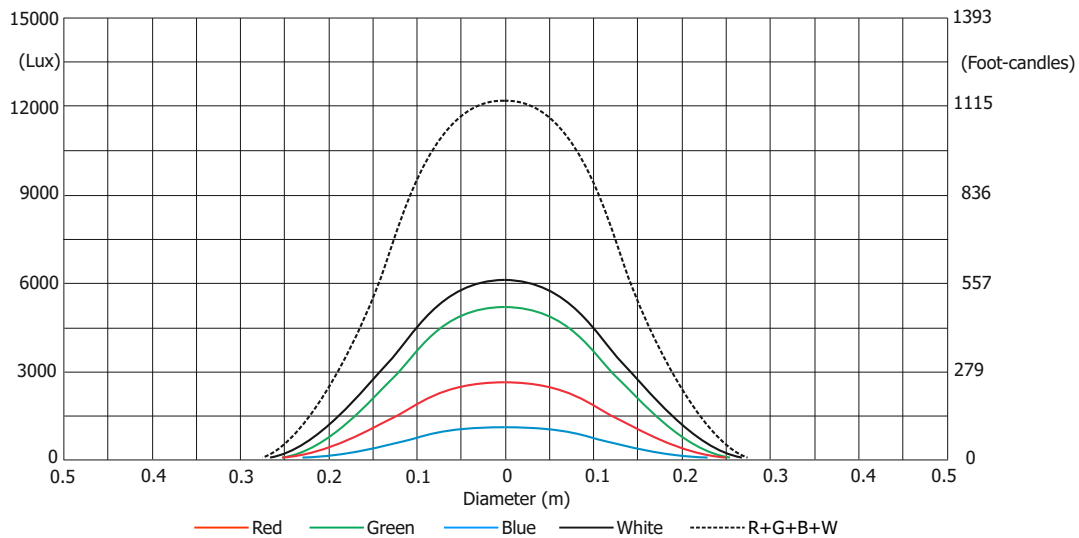

ROBIN LEDBeam 150

Photometric Diagram

Min. Zoom

Total Output: 1380 lumens

Distance (m)	4	5	8	12	16	20	24	28	
Red	3938/366	2520/234	984/92	438/41	246/23	157/15	109/10	80/8	Intensity (center) Lux/Footcandles
Green	7484/695	4790/445	1781/174	832/77	468/44	300/28	208/19	153/14	
Blue	1867/157	1080/100	422/39	187/17	105/10	68/6	47/4	34/3	
White	9531/886	6100/566	2383/221	1059/98	596/56	382/35	265/25	194/18	
R+G+B+W	19062/1771	12200/1133	4765/443	2118/197	1191/111	762/71	530/50	389/36	

Illuminance distribution

Distance=5m

Fixture setting: White Point 8000K Off
Fans mode: Auto

Copyright © 2017 Robe Lighting s.r.o. - All rights reserved
All Specifications subject to change without notice

ROBIN LEDBeam 150

Photometric Diagram

Min. Zoom (with EggCrate)

Total Output: 1143 lumens

Distance (m)	4	5	8	12	16	20	24	28	
Red	3906/363	2500/232	976/91	434/40	244/23	156/14.5	109/10	80/7.4	Intensity (center) Lux/Footcandles
Green	7438/691	4760/442	1859/173	826/77	464/43	298/28	207/19	152/14	
Blue	1672/155	1070/99	418/39	186/17	105/10	66/6	46/4	34/3	
White	9422/875	6030/560	2355/219	1046/97	588/55	377/35	262/24	192/18	
R+G+B+W	18797/1746	12030/1118	4700/437	2088/194	1174/109	752/70	522/49	384/36	

ROBIN LEDBeam 150

Photometric Diagram

Max. Zoom

Total Output: 2842 lumens

Distance (m)	4	5	8	12	16	20	24	28	
Red	87/5	56/5	22/2	10/0.9	6/0.5	4/0.3	2/0.2	2/0.2	Intensity (center) Lux/Footcandles
Green	168/10	108/10	42/4	19/1.7	11/1	6.8/0.6	5/0.4	3/0.3	
Blue	36/3	23/2	9/0.8	4/0.4	2/0.2	1.4/0.1	1/0.1	0.7/0.1	
White	209/20	134/12.4	52/5	23/2	13/1	8/0.7	6/0.5	4/0.4	
R+G+B+W	417/39	267/25	104/10	46/4	26/2.4	17/1.6	12/1	9/0.8	