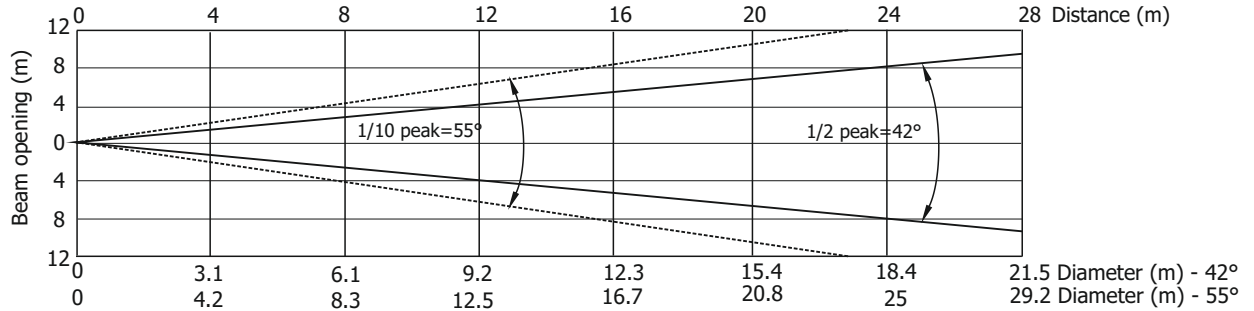

ROBIN LEDBeam 150

Photometric Diagram

Max. Zoom

Total Output: 2842 lumens

Distance (m)	4	5	8	12	16	20	24	28	
Red	87/5	56/5	22/2	10/0.9	6/0.5	4/0.3	2/0.2	2/0.2	Intensity (center) Lux/Footcandles
Green	168/10	108/10	42/4	19/1.7	11/1	6.8/0.6	5/0.4	3/0.3	
Blue	36/3	23/2	9/0.8	4/0.4	2/0.2	1.4/0.1	1/0.1	0.7/0.1	
White	209/20	134/12.4	52/5	23/2	13/1	8/0.7	6/0.5	4/0.4	
R+G+B+W	417/39	267/25	104/10	46/4	26/2.4	17/1.6	12/1	9/0.8	

Illuminance distribution

Distance=5m

Fixture setting: White Point 8000K Off
Fans mode: Auto

Copyright © 2017 Robe Lighting s.r.o. - All rights reserved
All Specifications subject to change without notice

ROBIN LEDBeam 150

Photometric Diagram

Max. Zoom (with EggCrate)

Total Output: 2614 lumens

Distance (m)	4	5	8	12	16	20	24	28	
Red	78/7	50/5	20/2	9/0.8	5/0.5	3/3.1	2/0.2	2/0.1	Intensity (center) Lux/Footcandles
Green	163/15	104/10	41/4	18/1.7	10/0.9	7/0.6	5/0.4	3/0.3	
Blue	34/3	22/2	9/0.8	4/0.4	2/0.2	1.4/0.1	1/0.1	0.7/0.1	
White	195/18	125/12	49/5	22/2	12/1	8/0.7	5/0.5	4/0.4	
R+G+B+W	375/35	240/22	94/9	42/4	23/2	15/1.4	10/1	7/0.7	