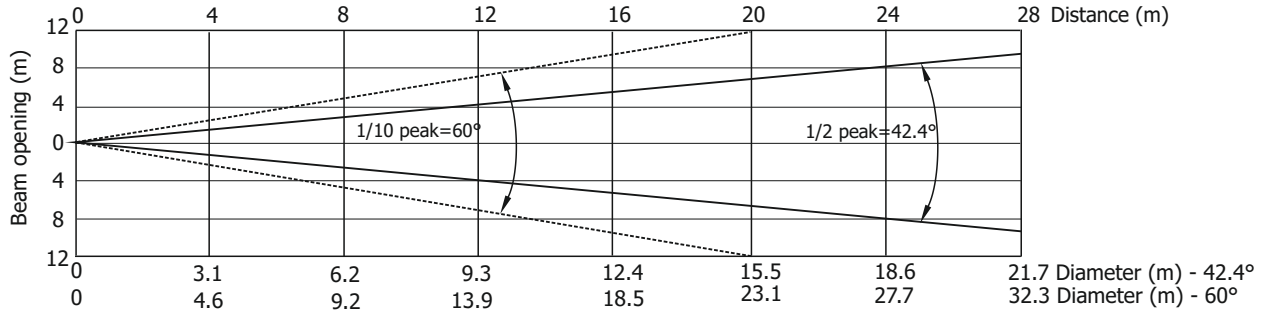

ROBIN LEDBeam 150

Photometric Diagram

Min. Zoom (with EggCrate)

Total Output: 1143 lumens

Distance (m)	4	5	8	12	16	20	24	28	
Red	3906/363	2500/232	976/91	434/40	244/23	156/14.5	109/10	80/7.4	Intensity (center) Lux/Footcandles
Green	7438/691	4760/442	1859/173	826/77	464/43	298/28	207/19	152/14	
Blue	1672/155	1070/99	418/39	186/17	105/10	66/6	46/4	34/3	
White	9422/875	6030/560	2355/219	1046/97	588/55	377/35	262/24	192/18	
R+G+B+W	18797/1746	12030/1118	4700/437	2088/194	1174/109	752/70	522/49	384/36	

Illuminance distribution

Distance=5m

Fixture setting: White Point 8000K Off
Fans mode: Auto

Copyright © 2017 Robe Lighting s.r.o. - All rights reserved
All Specifications subject to change without notice

ROBIN LEDBeam 150

Photometric Diagram

Max. Zoom

Total Output: 2842 lumens

Distance (m)	4	5	8	12	16	20	24	28	
Red	87/5	56/5	22/2	10/0.9	6/0.5	4/0.3	2/0.2	2/0.2	Intensity (center) Lux/Footcandles
Green	168/10	108/10	42/4	19/1.7	11/1	6.8/0.6	5/0.4	3/0.3	
Blue	36/3	23/2	9/0.8	4/0.4	2/0.2	1.4/0.1	1/0.1	0.7/0.1	
White	209/20	134/12.4	52/5	23/2	13/1	8/0.7	6/0.5	4/0.4	
R+G+B+W	417/39	267/25	104/10	46/4	26/2.4	17/1.6	12/1	9/0.8	