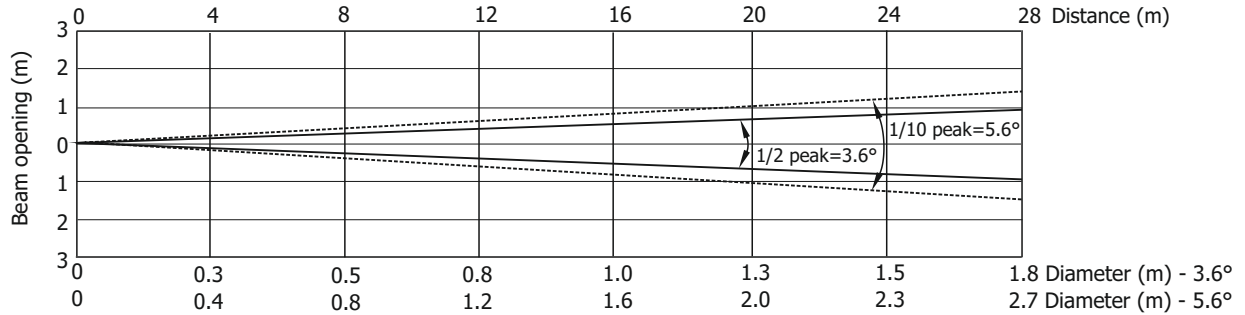

ROBIN LEDBeam 150

Photometric Diagram

Min. Zoom

Total Output: 1380 lumens

Distance (m)	4	5	8	12	16	20	24	28	
Red	3938/366	2520/234	984/92	438/41	246/23	157/15	109/10	80/8	Intensity (center) Lux/Footcandles
Green	7484/695	4790/445	1781/174	832/77	468/44	300/28	208/19	153/14	
Blue	1867/157	1080/100	422/39	187/17	105/10	68/6	47/4	34/3	
White	9531/886	6100/566	2383/221	1059/98	596/56	382/35	265/25	194/18	
R+G+B+W	19062/1771	12200/1133	4765/443	2118/197	1191/111	762/71	530/50	389/36	

Illuminance distribution

Distance=5m

Fixture setting: White Point 8000K Off
Fans mode: Auto

Copyright © 2017 Robe Lighting s.r.o. - All rights reserved
All Specifications subject to change without notice

ROBIN LEDBeam 150

Photometric Diagram

Min. Zoom (with EggCrate)

Total Output: 1143 lumens

Distance (m)	4	5	8	12	16	20	24	28	
Red	3906/363	2500/232	976/91	434/40	244/23	156/14.5	109/10	80/7.4	Intensity (center) Lux/Footcandles
Green	7438/691	4760/442	1859/173	826/77	464/43	298/28	207/19	152/14	
Blue	1672/155	1070/99	418/39	186/17	105/10	66/6	46/4	34/3	
White	9422/875	6030/560	2355/219	1046/97	588/55	377/35	262/24	192/18	
R+G+B+W	18797/1746	12030/1118	4700/437	2088/194	1174/109	752/70	522/49	384/36	

ROBIN LEDBeam 150

Photometric Diagram

Max. Zoom

Total Output: 2842 lumens

Distance (m)	4	5	8	12	16	20	24	28	
Red	87/5	56/5	22/2	10/0.9	6/0.5	4/0.3	2/0.2	2/0.2	Intensity (center) Lux/Footcandles
Green	168/10	108/10	42/4	19/1.7	11/1	6.8/0.6	5/0.4	3/0.3	
Blue	36/3	23/2	9/0.8	4/0.4	2/0.2	1.4/0.1	1/0.1	0.7/0.1	
White	209/20	134/12.4	52/5	23/2	13/1	8/0.7	6/0.5	4/0.4	
R+G+B+W	417/39	267/25	104/10	46/4	26/2.4	17/1.6	12/1	9/0.8	