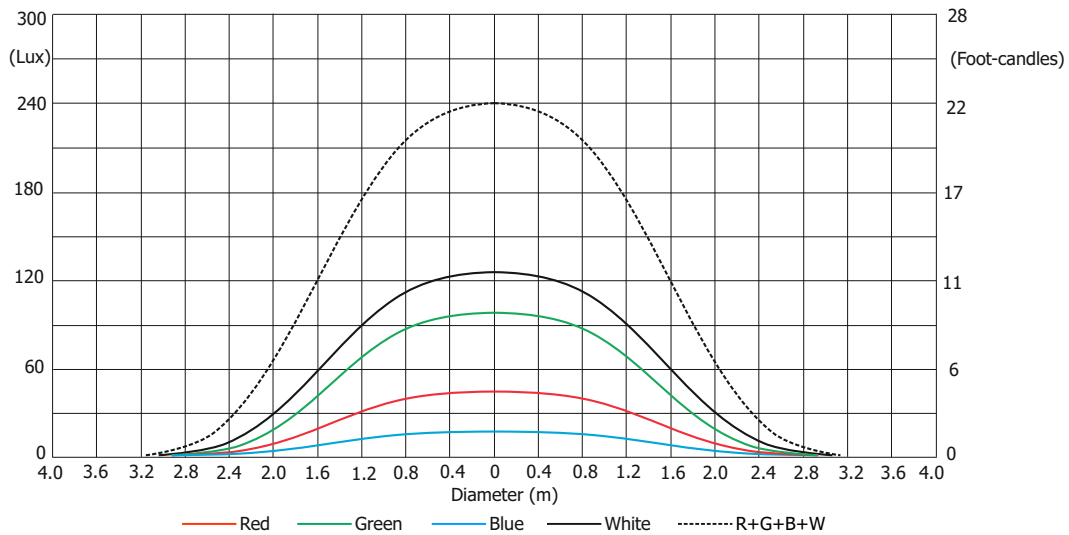

ROBIN LEDBeam 150

Photometric Diagram

Max. Zoom

Total Output: 2842 lumens

Distance (m)	4	5	8	12	16	20	24	28	
Red	87/5	56/5	22/2	10/0.9	6/0.5	4/0.3	2/0.2	2/0.2	Intensity (center) Lux/Footcandles
Green	168/10	108/10	42/4	19/1.7	11/1	6.8/0.6	5/0.4	3/0.3	
Blue	36/3	23/2	9/0.8	4/0.4	2/0.2	1.4/0.1	1/0.1	0.7/0.1	
White	209/20	134/12.4	52/5	23/2	13/1	8/0.7	6/0.5	4/0.4	
R+G+B+W	417/39	267/25	104/10	46/4	26/2.4	17/1.6	12/1	9/0.8	

Illuminance distribution

Distance=5m

Fixture setting: White Point 8000K Off
Fans mode: Auto

Copyright © 2017 Robe Lighting s.r.o. - All rights reserved
All Specifications subject to change without notice

ROBIN LEDBeam 150

Photometric Diagram

Max. Zoom (with EggCrate)

Total Output: 2614 lumens

Distance (m)	4	5	8	12	16	20	24	28	
Red	78/7	50/5	20/2	9/0.8	5/0.5	3/3.1	2/0.2	2/0.1	Intensity (center) Lux/Footcandles
Green	163/15	104/10	41/4	18/1.7	10/0.9	7/0.6	5/0.4	3/0.3	
Blue	34/3	22/2	9/0.8	4/0.4	2/0.2	1.4/0.1	1/0.1	0.7/0.1	
White	195/18	125/12	49/5	22/2	12/1	8/0.7	5/0.5	4/0.4	
R+G+B+W	375/35	240/22	94/9	42/4	23/2	15/1.4	10/1	7/0.7	