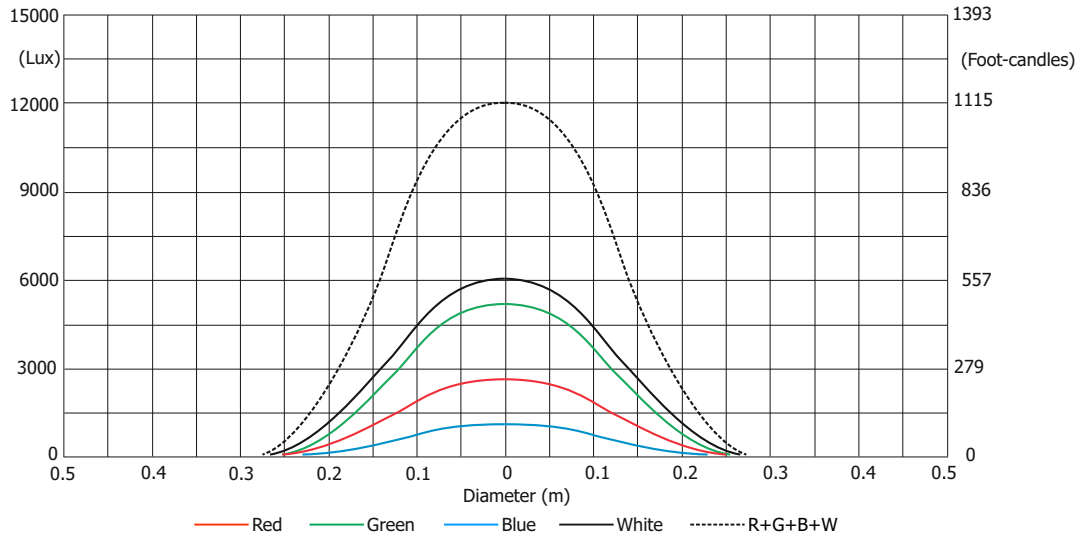

ROBIN LEDBeam 150

Photometric Diagram

Min. Zoom

Total Output: 1380 lumens

Distance (m)	4	5	8	12	16	20	24	28	
Red	3938/366	2520/234	984/92	438/41	246/23	157/15	109/10	80/8	Intensity (center) Lux/Footcandles
Green	7484/695	4790/445	1781/174	832/77	468/44	300/28	208/19	153/14	
Blue	1867/157	1080/100	422/39	187/17	105/10	68/6	47/4	34/3	
White	9531/886	6100/566	2383/221	1059/98	596/56	382/35	265/25	194/18	
R+G+B+W	19062/1771	12200/1133	4765/443	2118/197	1191/111	762/71	530/50	389/36	

Illuminance distribution

Distance=5m

Fixture setting: White Point 8000K Off
Fans mode: Auto

Copyright © 2017 Robe Lighting s.r.o. - All rights reserved
All Specifications subject to change without notice

ROBIN LEDBeam 150

Photometric Diagram

Min. Zoom (with EggCrate)

Total Output: 1143 lumens

Distance (m)	4	5	8	12	16	20	24	28	
Red	3906/363	2500/232	976/91	434/40	244/23	156/14.5	109/10	80/7.4	Intensity (center) Lux/Footcandles
Green	7438/691	4760/442	1859/173	826/77	464/43	298/28	207/19	152/14	
Blue	1672/155	1070/99	418/39	186/17	105/10	66/6	46/4	34/3	
White	9422/875	6030/560	2355/219	1046/97	588/55	377/35	262/24	192/18	
R+G+B+W	18797/1746	12030/1118	4700/437	2088/194	1174/109	752/70	522/49	384/36	