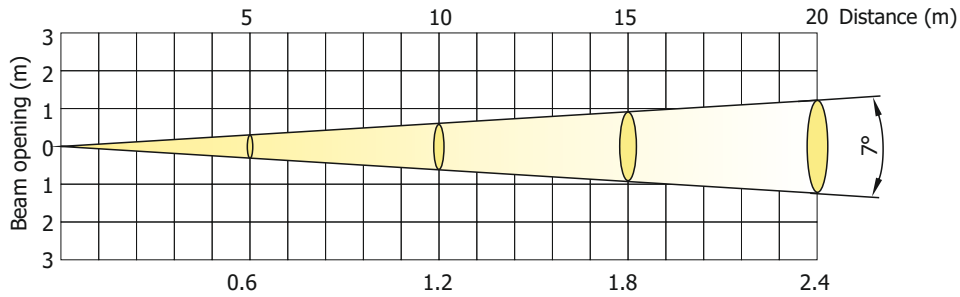

Beam angle 49° - Max. zoom

Total Output: 10075 lumens @ 8000K

Distance (m)	5	8	10	12	14	16	18	20	
White 8000 K	790/73	310/29	200/18	137/13	100/9	77/7	61/6	50/4.6	Intensity (center) Lux/Footcandles
White 5600 K	750/70	293/27	190/17	130/12	96/9	73/7	58/5.4	47/4.4	
White 4200 K	688/64	270/25	172/16	120/11	88/8	67/6	53/5	43/4	
White 3200 K	600/56	235/22	150/14	105/10	77/7	59/5.4	46/4.3	38/3.5	
White 2700 K	460/43	180/17	115/11	80/7	59/5.5	45/4.2	35/3	29/2.6	

Fixture settings:

- DMX Mode: 3
- Colour calibration mode: On
- Colour mixing mode: RGB
- Chromatic White: Off
- CRI: Standard

Robin T1 Profile

Photometric Diagrams

High CRI (≥ 90)

Beam angle 7° - Min. zoom

Total Output: 5082 lumens @ 8000K

Distance (m)	5	8	10	12	14	16	18	20	
White 8000 K	20130/1870	7865/731	5030/466	3495/325	2570/239	1965/183	1555/144	1260/117	Intensity (center) Lux/Footcandles
White 5600 K	19540/1815	7630/709	4885/454	3392/315	2490/232	1910/177	1510/140	1220/114	
White 4200 K	18850/1751	7365/684	4715/439	3275/304	2405/223	1840/171	1455/135	1180/110	
White 3200 K	17420/1618	6805/632	4355/405	3025/281	2220/206	1700/158	1345/125	1090/101	
White 2700 K	16140/1500	6305/586	4035/375	2800/260	2060/191	1575/146	1245/116	1010/94	