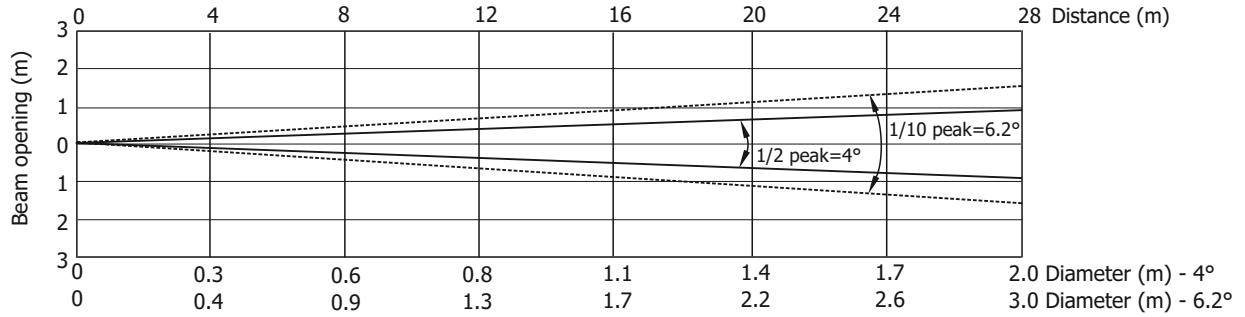

Robin Tarrantula

Photometric Diagram

Min. Zoom

Total Output: 10420 lumens

Distance (m)	4	5	8	12	16	20	24	28	
Red	24062/2236	15400/1431	6016/559	2674/248	1504/140	963/89	668/62	491/46	Intensity (center) Lux/Footcandles
Green	47500/4413	30400/2824	11875/1103	5278/490	2969/276	1900/177	1319/123	969/90	
Blue	10797/1003	6910/642	2699/251	1200/112	675/63	432/40	300/28	220/21	
White	67656/6286	43300/4023	16914/1571	7517/698	4229/393	2706/251	1879/175	1381/128	
R+G+B+W	141250/13123	90400/8398	35313/3281	15694/1458	8828/820	5650/525	3924/365	2882/269	

Illuminance distribution

Distance=5m

Fixture settings:

- Flower effect Off
- All pixels On
- White point 8000K Off

Copyright © 2017-2019 Robe Lighting s.r.o. - All rights reserved
All Specifications subject to change without notice

Robin Tarrantula

Photometric Diagram

Max. Zoom

Total Output: 21358 lumens

Distance (m)	4	5	8	12	16	20	24	28	
Red	648/60	415/39	162/15	72/7	40/3.8	26/2.4	18/1.7	13/1.2	Intensity (center) Lux/Footcandles
Green	1245/116	797/74	311/29	138/13	78/7.2	50/4.6	35/3.2	25/2.4	
Blue	289/27	185/17	72/7	32/3	18/1.7	12/1	8/0.7	6/0.5	
White	1750/163	1120/104	438/41	195/18	109/10	70/6.5	48/5	36/3.3	
R+G+B+W	3703/344	2370/220	926/86	412/38	231/22	148/14	103/10	76/7	

Illuminance distribution

Distance=5m

Fixture settings:

Flower effect Off
All pixels On
White point 8000K Off

Copyright © 2017-2019 Robe Lighting s.r.o. - All rights reserved
All Specifications subject to change without notice