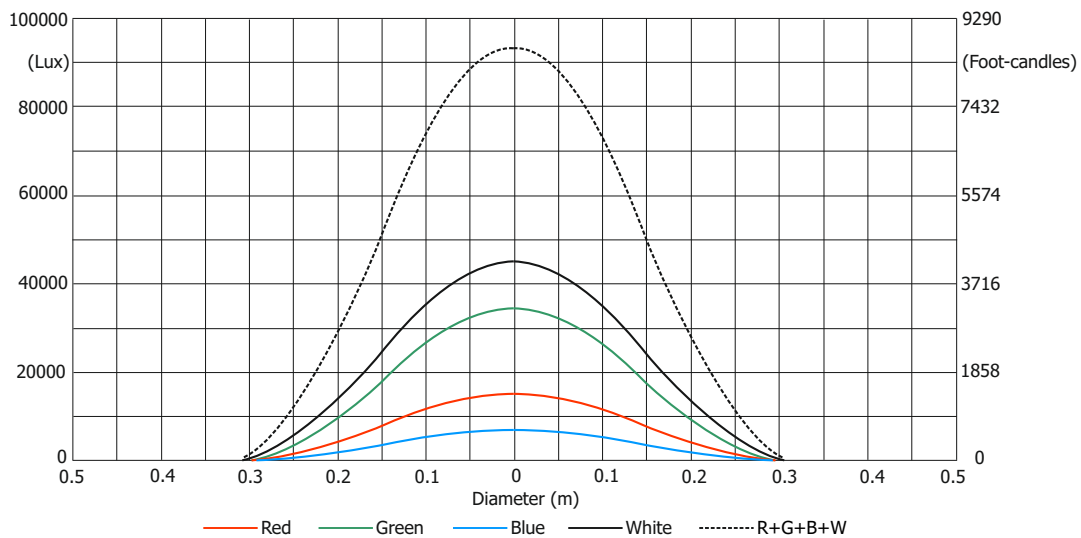

Robin Tarrantula

Photometric Diagram

Min. Zoom

Total Output: 10420 lumens

Distance (m)	4	5	8	12	16	20	24	28	
Red	24062/2236	15400/1431	6016/559	2674/248	1504/140	963/89	668/62	491/46	Intensity (center) Lux/Footcandles
Green	47500/4413	30400/2824	11875/1103	5278/490	2969/276	1900/177	1319/123	969/90	
Blue	10797/1003	6910/642	2699/251	1200/112	675/63	432/40	300/28	220/21	
White	67656/6286	43300/4023	16914/1571	7517/698	4229/393	2706/251	1879/175	1381/128	
R+G+B+W	141250/13123	90400/8398	35313/3281	15694/1458	8828/820	5650/525	3924/365	2882/269	

Illuminance distribution

Distance=5m

Fixture settings:

- Flower effect Off
- All pixels On
- White point 8000K Off

Copyright © 2017-2019 Robe Lighting s.r.o. - All rights reserved
All Specifications subject to change without notice

Robin Tarrantula

Photometric Diagram

Max. Zoom

Total Output: 21358 lumens

Distance (m)	4	5	8	12	16	20	24	28	
Red	648/60	415/39	162/15	72/7	40/3.8	26/2.4	18/1.7	13/1.2	Intensity (center) Lux/Footcandles
Green	1245/116	797/74	311/29	138/13	78/7.2	50/4.6	35/3.2	25/2.4	
Blue	289/27	185/17	72/7	32/3	18/1.7	12/1	8/0.7	6/0.5	
White	1750/163	1120/104	438/41	195/18	109/10	70/6.5	48/5	36/3.3	
R+G+B+W	3703/344	2370/220	926/86	412/38	231/22	148/14	103/10	76/7	

Illuminance distribution

Distance=5m

Fixture settings:

Flower effect Off
All pixels On
White point 8000K Off

Copyright © 2017-2019 Robe Lighting s.r.o. - All rights reserved
All Specifications subject to change without notice