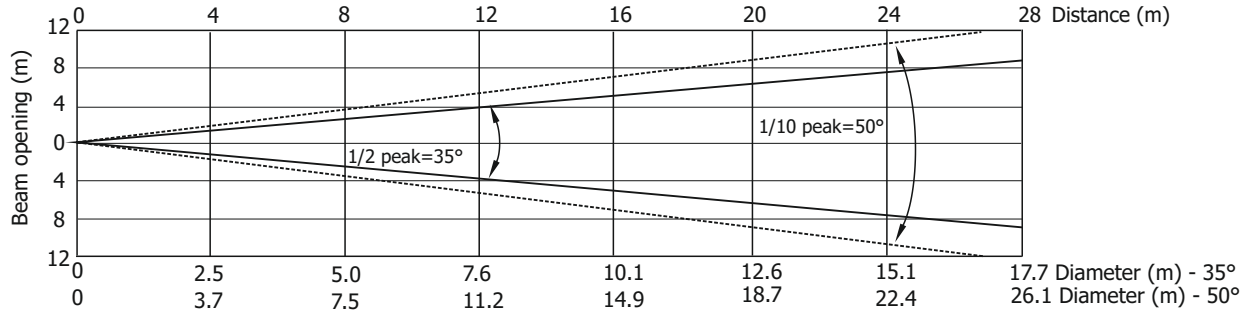

Robin Tarrantula

Photometric Diagram

Min. Zoom

Total Output: 10420 lumens

Distance (m)	4	5	8	12	16	20	24	28	
Red	24062/2236	15400/1431	6016/559	2674/248	1504/140	963/89	668/62	491/46	Intensity (center) Lux/Footcandles
Green	47500/4413	30400/2824	11875/1103	5278/490	2969/276	1900/177	1319/123	969/90	
Blue	10797/1003	6910/642	2699/251	1200/112	675/63	432/40	300/28	220/21	
White	67656/6286	43300/4023	16914/1571	7517/698	4229/393	2706/251	1879/175	1381/128	
R+G+B+W	141250/13123	90400/8398	35313/3281	15694/1458	8828/820	5650/525	3924/365	2882/269	

Illuminance distribution

Distance=5m

Fixture settings:

- Flower effect Off
- All pixels On
- White point 8000K Off

Copyright © 2017-2019 Robe Lighting s.r.o. - All rights reserved
All Specifications subject to change without notice

Robin Tarrantula

Photometric Diagram

Max. Zoom

Total Output: 21358 lumens

Distance (m)	4	5	8	12	16	20	24	28	
Red	648/60	415/39	162/15	72/7	40/3.8	26/2.4	18/1.7	13/1.2	Intensity (center) Lux/Footcandles
Green	1245/116	797/74	311/29	138/13	78/7.2	50/4.6	35/3.2	25/2.4	
Blue	289/27	185/17	72/7	32/3	18/1.7	12/1	8/0.7	6/0.5	
White	1750/163	1120/104	438/41	195/18	109/10	70/6.5	48/5	36/3.3	
R+G+B+W	3703/344	2370/220	926/86	412/38	231/22	148/14	103/10	76/7	

Illuminance distribution

Distance=5m

Fixture settings:

Flower effect Off
All pixels On
White point 8000K Off

Copyright © 2017-2019 Robe Lighting s.r.o. - All rights reserved
All Specifications subject to change without notice