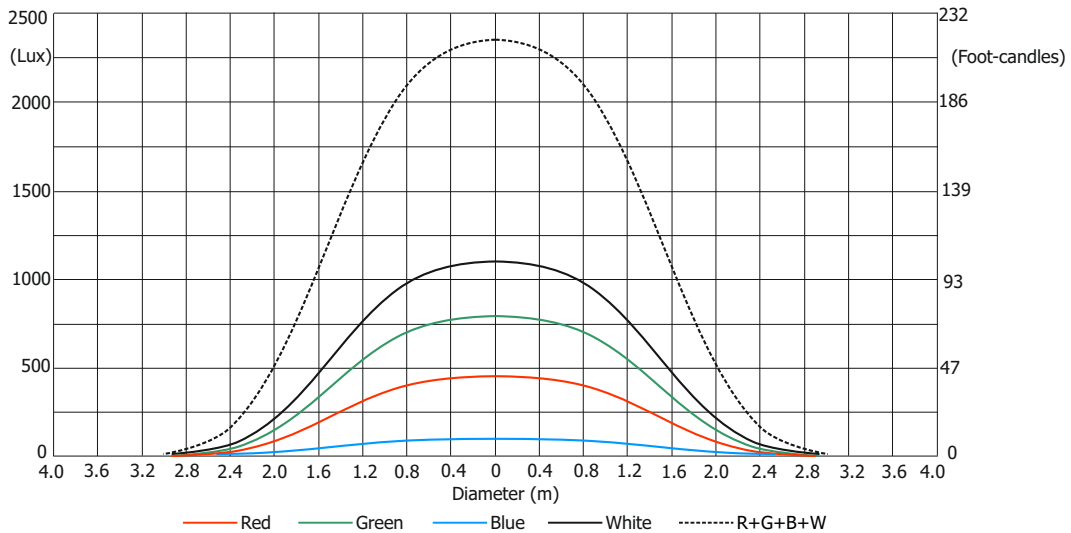

Robin Tarrantula

Photometric Diagram

Min. Zoom

Total Output: 10420 lumens

Distance (m)	4	5	8	12	16	20	24	28	
Red	24062/2236	15400/1431	6016/559	2674/248	1504/140	963/89	668/62	491/46	Intensity (center) Lux/Footcandles
Green	47500/4413	30400/2824	11875/1103	5278/490	2969/276	1900/177	1319/123	969/90	
Blue	10797/1003	6910/642	2699/251	1200/112	675/63	432/40	300/28	220/21	
White	67656/6286	43300/4023	16914/1571	7517/698	4229/393	2706/251	1879/175	1381/128	
R+G+B+W	141250/13123	90400/8398	35313/3281	15694/1458	8828/820	5650/525	3924/365	2882/269	

Illuminance distribution

Distance=5m

Fixture settings:

- Flower effect Off
- All pixels On
- White point 8000K Off

Copyright © 2017-2019 Robe Lighting s.r.o. - All rights reserved
All Specifications subject to change without notice

Robin Tarrantula

Photometric Diagram

Max. Zoom

Total Output: 21358 lumens

Distance (m)	4	5	8	12	16	20	24	28	
Red	648/60	415/39	162/15	72/7	40/3.8	26/2.4	18/1.7	13/1.2	Intensity (center) Lux/Footcandles
Green	1245/116	797/74	311/29	138/13	78/7.2	50/4.6	35/3.2	25/2.4	
Blue	289/27	185/17	72/7	32/3	18/1.7	12/1	8/0.7	6/0.5	
White	1750/163	1120/104	438/41	195/18	109/10	70/6.5	48/5	36/3.3	
R+G+B+W	3703/344	2370/220	926/86	412/38	231/22	148/14	103/10	76/7	

Illuminance distribution

Distance=5m

Fixture settings:

Flower effect Off
All pixels On
White point 8000K Off

Copyright © 2017-2019 Robe Lighting s.r.o. - All rights reserved
All Specifications subject to change without notice